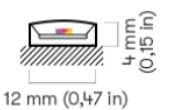

Its small size and bend radius combined with a ruggedized design make this a reliable and versatile long-term choice for creative outdoor lighting.

Key features

- Waterproof IP67 LED strip
- UV, salt & solvent resistant
- High quality colour light
- Stable colour mixing
- Crystal clear housing
- 24V DC voltage input
 - Reverse voltage protection
 - Dimmable
- High quality components, NICHIA LED chips
 - 3 Step MacAdam or single bin LEDs
- Stabilized current design
- Compact 12 mm width

Applications

- Advertising
- Backlighting
- Cove lighting
- Furniture illumination
- General LED lighting
- Linear LED lighting
- Signage

Specifications

Product	LEDs/m	Power	Lumen output	Red	Green	Blue	Efficacy	Cutting step	Max run
AP-50-7-N5- RGB-IP	48 LEDs/m	7.2 W/m	254 Lm/m	52 Lm/m	167 Lm/m	35 Lm/m	35 Lm/W	125 mm	12 m
AP-100-15-N5- RGB-IP	96 LEDs/m	14.4 W/m	483 Lm/m	105 Lm/m	308 Lm/m	70 Lm/m	34 Lm/W	62.5 mm	10 m

Dimensions

Top view

Front view

Side view

Wave Bend