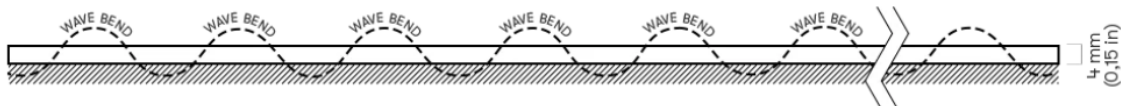

Its small size and bend radius combined with a ruggedized design make this a reliable and versatile long-term choice for creative outdoor lighting.

Key features

- Waterproof IP67 LED strip
- UV, salt & solvent resistant
- High quality colour light
- Stable colour mixing
- Crystal clear housing
- 24V DC voltage input
 - Reverse voltage protection
 - Dimmable
- High quality components, NICHIA LED chips
 - 3 Step MacAdam or single bin LEDs
- Stabilized current design
- Compact 12 mm width

Applications

- Advertising
- Backlighting
- Cove lighting
- Furniture illumination
- General LED lighting
- Linear LED lighting
- Signage

Specifications

Product	LEDs/m	Power	Lumen output	Red	Green	Blue	Efficacy	Cutting step	Max run
AP-50-7-N5- RGB-IP	48 LEDs/m	7.2 W/m	254 Lm/m	52 Lm/m	167 Lm/m	35 Lm/m	35 Lm/W	125 mm	12 m
AP-100-15-N5- RGB-IP	96 LEDs/m	14.4 W/m	483 Lm/m	105 Lm/m	308 Lm/m	70 Lm/m	34 Lm/W	62.5 mm	10 m

Dimensions

Top view

Front view

Side view

Wave Bend