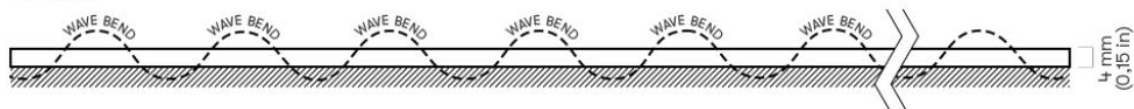

### Key features

- Wide white colour range up to 2000K-6500K
- High CRI Ra80+ or Ra90+ or Ra95+
- 9.6 W/m consumption
- 24V DC voltage input
  - Reverse voltage protection
  - Dimmable
- High quality components, NICHIA LED chips
  - 3 Step MacAdam or single bin LEDs
- Stabilized current design
- Compact 12 mm width

### Applications

- Advertising
- Backlighting
- Cove lighting
- Furniture illumination
- General LED lighting
- Linear LED lighting
- Signage

**Specification**

Product	LEDs/m	CRI (warm)	CCT (warm)	CRI (cold)	CCT (cold)	Lumen output	Efficacy	Cutting step	Max run
TW-50-10-820/865-IP	56	CRI 80+	2000K	CRI 80+	6500K	1002 Lm/m	104 Lm/W	125 mm	10 m
TW-70-10-820/865-IP	70	CRI 80+	2000K	CRI 80+	6500K	1006 Lm/m	105 Lm/W	100 mm	8.5 m
TW-50-10-920/965-IP	56	CRI 90+	2000K	CRI 90+	6500K	854 Lm/m	89 Lm/W	125 mm	10 m
TW-70-10-920/965-IP	70	CRI 90+	2000K	CRI 90+	6500K	862 Lm/m	90 Lm/W	100 mm	8.5 m
TW-50-10-030/050-IP	56	CRI 95+	3000K	CRI 95+	5000K	824 Lm/m	86 Lm/W	125 mm	10 m
TW-70-10-030/050-IP	70	CRI 95+	3000K	CRI 95+	5000K	832 Lm/m	87 Lm/W	100 mm	8.5 m
TW2-50-10-827/865-IP	56	CRI 80+	2700K	CRI 80+	6500K	1158 Lm/m	121 Lm/W	125 mm	8.5 m
TW2-100-10-827/865-IP	112	CRI 80+	2700K	CRI 80+	6500K	1164 Lm/m	121 Lm/W	62.5 mm	11 m

Table only shows products with the maximum colour temperature range. Please contact us for information on products with other values.

**Top view**

**Front view**

**Side view**

**Wave Bend**
