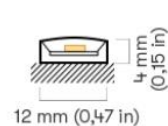

### Key features

- Wide white colour range up to 2000K-6500K
- High CRI Ra80+ or Ra90+ or Ra95+
- 9.6 W/m consumption
- 24V DC voltage input
  - Reverse voltage protection
  - Dimmable
- High quality components, NICHIA LED chips
  - 3 Step MacAdam or single bin LEDs
- Stabilized current design
- Compact 12 mm width

### Applications

- Advertising
- Backlighting
- Cove lighting
- Furniture illumination
- General LED lighting
- Linear LED lighting
- Signage

**Specification**

Product	LEDs/m	CRI (warm)	CCT (warm)	CRI (cold)	CCT (cold)	Lumen output	Efficacy	Cutting step	Max run
TW-50-10-820/865-IP	56	CRI 80+	2000K	CRI 80+	6500K	1002 Lm/m	104 Lm/W	125 mm	10 m
TW-70-10-820/865-IP	70	CRI 80+	2000K	CRI 80+	6500K	1006 Lm/m	105 Lm/W	100 mm	8.5 m
TW-50-10-920/965-IP	56	CRI 90+	2000K	CRI 90+	6500K	854 Lm/m	89 Lm/W	125 mm	10 m
TW-70-10-920/965-IP	70	CRI 90+	2000K	CRI 90+	6500K	862 Lm/m	90 Lm/W	100 mm	8.5 m
TW-50-10-030/050-IP	56	CRI 95+	3000K	CRI 95+	5000K	824 Lm/m	86 Lm/W	125 mm	10 m
TW-70-10-030/050-IP	70	CRI 95+	3000K	CRI 95+	5000K	832 Lm/m	87 Lm/W	100 mm	8.5 m
TW2-50-10-827/865-IP	56	CRI 80+	2700K	CRI 80+	6500K	1158 Lm/m	121 Lm/W	125 mm	8.5 m
TW2-100-10-827/865-IP	112	CRI 80+	2700K	CRI 80+	6500K	1164 Lm/m	121 Lm/W	62.5 mm	11 m

Table only shows products with the maximum colour temperature range. Please contact us for information on products with other values.

**Top view**

**Front view**

**Side view**

**Wave Bend**
