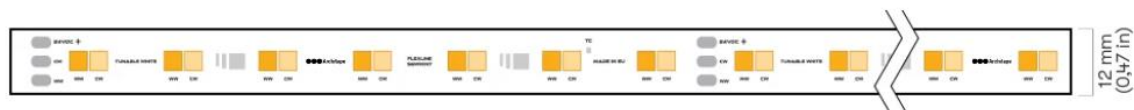

### Key features

- Wide white colour range up to 2000K-6500K
- High CRI Ra80+ or Ra90+ or Ra95+
- 9.6 W/m consumption
- 24V DC voltage input
  - Reverse voltage protection
  - Dimmable
- High quality components, NICHIA LED chips
  - 3 Step MacAdam or single bin LEDs
- Stabilized current design
- Compact 12 mm width

### Applications

- Advertising
- Backlighting
- Cove lighting
- Furniture illumination
- General LED lighting
- Linear LED lighting
- Signage

**Specification**

Product	LEDs/m	CRI (warm)	CCT (warm)	CRI (cold)	CCT (cold)	Lumen output	Efficacy	Cutting step	Max run
TW-50-10-820/865-IP	56	CRI 80+	2000K	CRI 80+	6500K	1002 Lm/m	104 Lm/W	125 mm	10 m
TW-70-10-820/865-IP	70	CRI 80+	2000K	CRI 80+	6500K	1006 Lm/m	105 Lm/W	100 mm	8.5 m
TW-50-10-920/965-IP	56	CRI 90+	2000K	CRI 90+	6500K	854 Lm/m	89 Lm/W	125 mm	10 m
TW-70-10-920/965-IP	70	CRI 90+	2000K	CRI 90+	6500K	862 Lm/m	90 Lm/W	100 mm	8.5 m
TW-50-10-030/050-IP	56	CRI 95+	3000K	CRI 95+	5000K	824 Lm/m	86 Lm/W	125 mm	10 m
TW-70-10-030/050-IP	70	CRI 95+	3000K	CRI 95+	5000K	832 Lm/m	87 Lm/W	100 mm	8.5 m
TW2-50-10-827/865-IP	56	CRI 80+	2700K	CRI 80+	6500K	1158 Lm/m	121 Lm/W	125 mm	8.5 m
TW2-100-10-827/865-IP	112	CRI 80+	2700K	CRI 80+	6500K	1164 Lm/m	121 Lm/W	62.5 mm	11 m

Table only shows products with the maximum colour temperature range. Please contact us for information on products with other values.

**Top view**

**Front view**

**Side view**

**Wave Bend**
