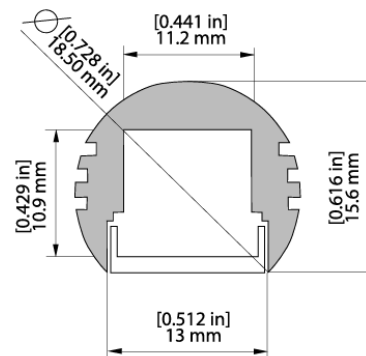

### Specifications

- Width: 18.5 mm
- Height: 15.8 mm
- Length: up to 3 m
- Light output ratio:
  - Opal: 70% transmission
  - Clear: 95% transmission
- TC temperature: up to 75 °C
- Operating temperature: -25 °C to +50 °C
- LED engine: up to 24 W/m

## Connector wire lengths

Code	L200	L500	L1000	L2000	L3000	L5000	L9000
Length	200 mm	500 mm	1000 mm	2000 mm	3000 mm	5000 mm	9000 mm
	8 in	1 ft 8 in	3 ft 3 in	6 ft 6 in	9 ft 9 in	16 ft 5 in	29 ft 6 in