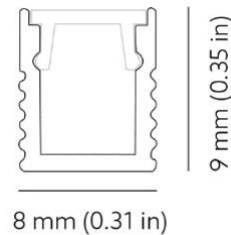

### Indoor LED light fixture

Architape AR-18N is a surface-mount fixture for direct lighting applications, where homogenous lighting is a must. Made from lightweight aluminium, it is designed for long-term indoor professional lighting applications.

### Specifications

- Width: 8 mm
- Height: 9 mm
- Length: up to 3 m
- Light output ratio:
  - Opal: 50% transmission
- TC temperature: up to 75 °C
- Operating temperature: -25 °C to +50 °C
- LED engine: up to 14 W/m

## Connector wire lengths

Code	L200	L500	L1000	L2000	L3000	L5000	L9000
Length	200 mm	500 mm	1000 mm	2000 mm	3000 mm	5000 mm	9000 mm
	8 in	1 ft 8 in	3 ft 3 in	6 ft 6 in	9 ft 9 in	16 ft 5 in	29 ft 6 in