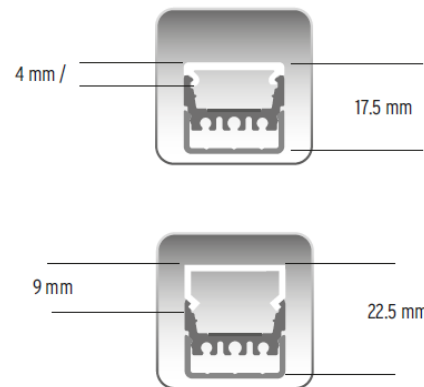

This profile is the ideal match for our Architape Pro LED tapes. These white, tuneable white and RGB+W LED tapes are available in a wide range of colour temperatures (CCT) and with a colour rendering index (CRI) of up to 98+.

### Specifications

- Width: 19.5 mm
- Height:
  - 17.5 mm with low square cover
  - 22.5 mm with high square cover
- Length: up to 2 m segments
- Light output:
  - Opal cover: 60% transmission
  - Diffuse cover: 70% transmission
- TC temperature: up to 75 °C
- Operating temperature: -25 °C to +50 °C
- LED engine: up to 25 W/m

## Connector wire lengths

Code	L200	L500	L1000	L2000	L3000	L5000	L9000
Length	200 mm	500 mm	1000 mm	2000 mm	3000 mm	5000 mm	9000 mm
	8 in	1 ft 8 in	3 ft 3 in	6 ft 6 in	9 ft 9 in	16 ft 5 in	29 ft 6 in