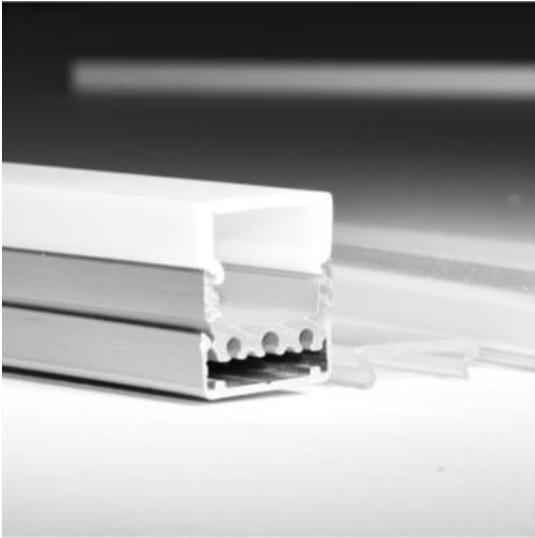

### Indoor LED light fixture

Architape AP-02 is a lightweight aluminium fixture designed for long-term indoor professional lighting applications.

Thanks to its opal or diffuse cover options, the Architape AP-02 profile can create a continuous light effect without any dark spots for direct view lighting as well as efficient diffuse light for indirect applications.

### Specifications

- Width: 19.5 mm
- Height:
  - 17.5 mm with low square cover
  - 22.5 mm with high square cover
- Length: up to 2 m segments
- Light output:
  - Opal cover: 60% transmission
  - Diffuse cover: 70% transmission
- TC temperature: up to 75 °C
- Operating temperature: -25 °C to +50 °C
- LED engine: up to 25 W/m

## Mounting bracket

The Architape Pro AP-MNT is a flush mounting bracket for the AP-02 fixture. It is available as 50 mm clips or 2 m lengths which can be cut to match the desired segment length.