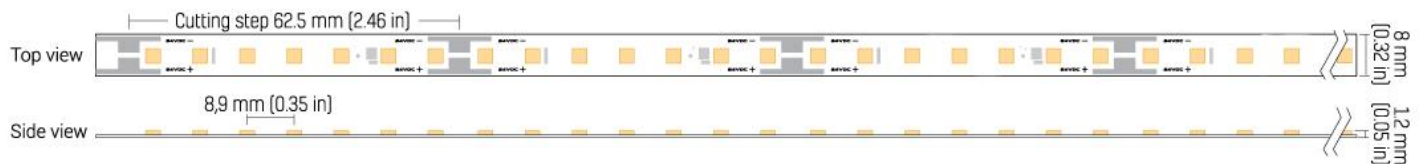

ARCHITAPE PRO 100-35 FLEXIBLE LED STRIP

V.ARCHITAPEPRO10035.01

APPLICATION

- General LED Lighting
- Cove LED Lighting
- Linear LED lighting
- Backlighting
- Signage and Advertising
- Furniture Lighting & More

PRODUCT FEATURES

- Japanese NICHIA LED Chips
- Single Bin (1/16th) LED or 3 Step MacAdam
- Stabilized Current Design
- Efficiency up to 154
- Thick Copper PCB
- 112 LEDs Per Metre
- High CRI80+, CRI90+ or CRI98+
- 7.5mm Width
- 24V DC Input
- Reverse Voltage Protection
- Thermal Conductive Adhesive Taa
- 120° Beam Angle
- 62.5mm Cut Points
- Dimmable