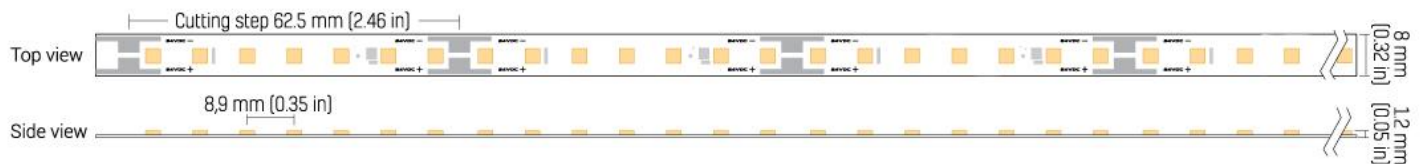

PRODUCT FEATURES

- Japanese NICHIA LED Chips
- Single Bin (1/16<sup>th</sup>) LED or 3 Step MacAdam
- Stabilized Current Design
- Efficiency up to 163
- Thick Copper PCB
- 112 LEDs Per Metre
- High CRI80+, CRI90+ or CRI98+
- 7.5mm Width
- 24V DC Input
- Reverse Voltage Protection
- Thermal Conductive Adhesive Taa
- 120° Beam Angle
- 62.5mm Cut Points
- Dimmable