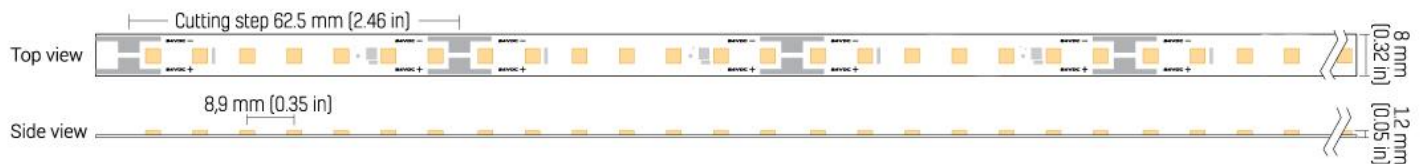

ARCHITAPE PRO 100-15 FLEXIBLE LED STRIP

V.ARCHITAPEPRO10015.01

APPLICATION

- General LED Lighting
- Cove LED Lighting
- Linear LED lighting
- Backlighting
- Signage and Advertising
- Furniture Lighting & More

PRODUCT FEATURES

- Japanese NICHIA LED Chips
- Single Bin (1/16th) LED or 3 Step MacAdam
- Stabilized Current Design
- Efficiency up to 186
- Thick Copper PCB
- 112 LEDs Per Metre
- High CRI80+, CRI90+ or CRI98+
- 7.5mm Width
- 24V DC Input
- Reverse Voltage Protection
- Thermal Conductive Adhesive Taa
- 120° Beam Angle
- 62.5mm Cut Points
- Dimmable