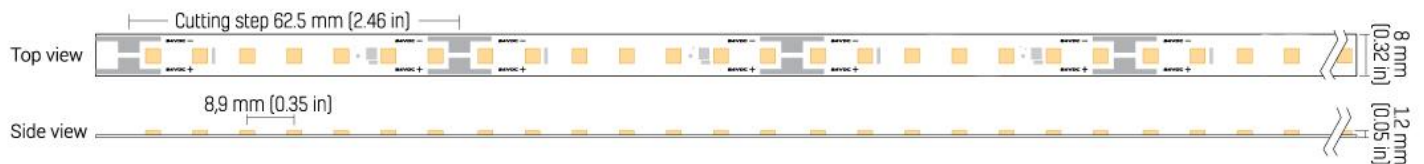

**ARCHITAPE PRO 100-10 FLEXIBLE LED STRIP**

V.ARCHITAPEPRO10010.01

**APPLICATION**

- General LED Lighting
- Cove LED Lighting
- Linear LED lighting
- Backlighting
- Signage and Advertising
- Furniture Lighting & More

**PRODUCT FEATURES**

- Japanese NICHIA LED Chips
- Single Bin (1/16<sup>th</sup>) LED or 3 Step MacAdam
- Stabilized Current Design
- Efficiency up to 172
- Thick Copper PCB
- 112 LEDs Per Metre
- High CRI80+, CRI90+ or CRI98+
- 7.5mm Width
- 24V DC Input
- Reverse Voltage Protection
- Thermal Conductive Adhesive Taa
- 120° Beam Angle
- 62.5mm Cut Points
- Dimmable