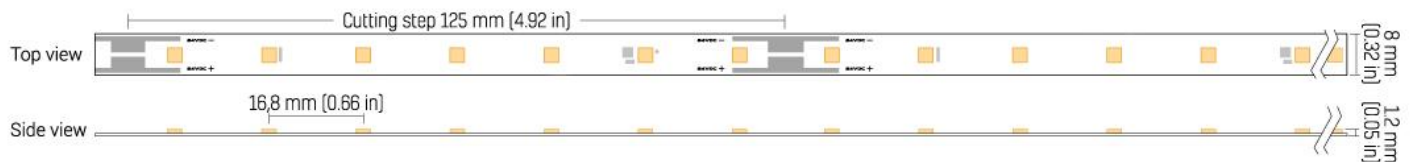

ARCHITAPE PRO 50-25 FLEXIBLE LED STRIP

V.ARCHITAPEPRO5025.01

APPLICATION

- General LED Lighting
- Cove LED Lighting
- Linear LED lighting
- Backlighting
- Signage and Advertising
- Furniture Lighting & More

PRODUCT FEATURES

- Japanese NICHIA LED Chips
- Single Bin (1/16th) LED or 3 Step MacAdam
- Stabilized Current Design
- Efficiency up to 149
- Thick Copper PCB
- 56 LEDs Per Metre
- High CRI80+, CRI90+ or CRI98+
- 7.5mm Width
- 24V DC Input
- Reverse Voltage Protection
- Thermal Conductive Adhesive Taa
- 120° Beam Angle
- 125mm Cut Points
- Dimmable