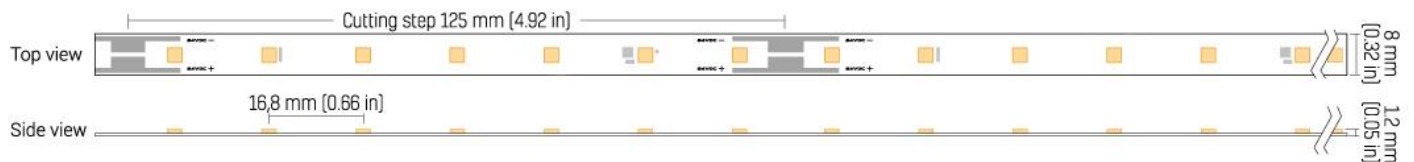

## ARCHITAPE PRO 50-15 FLEXIBLE LED STRIP

V.ARCHITAPEPRO5015.01

### PRODUCT FEATURES

- Japanese NICHIA LED Chips
- Single Bin (1/16<sup>th</sup>) LED or 3 Step MacAdam
- Stabilized Current Design
- Efficiency up to 156
- Thick Copper PCB
- 56 LEDs Per Metre
- High CRI80+, CRI90+ or CRI98+
- 7.5mm Width
- 24V DC Input
- Reverse Voltage Protection
- Thermal Conductive Adhesive Taa
- 120° Beam Angle
- 125mm Cut Points
- Dimmable