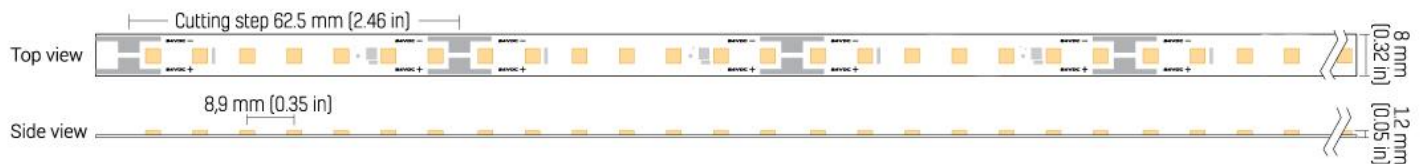

ARCHITAPE PRO 100-50 FLEXIBLE LED STRIP

V.ARCHITAPEPRO10050.01

APPLICATION

- General LED Lighting
- Cove LED Lighting
- Linear LED lighting
- Backlighting
- Signage and Advertising
- Furniture Lighting & More

PRODUCT FEATURES

- Japanese NICHIA LED Chips
- Single Bin (1/16th) LED or 3 Step MacAdam
- Stabilized Current Design
- Efficiency up to 148
- Thick Copper PCB
- 112 LEDs Per Metre
- High CRI80+, CRI90+ or CRI98+
- 7.5mm Width
- 24V DC Input
- Reverse Voltage Protection
- Thermal Conductive Adhesive Taa
- 120° Beam Angle
- 62.5mm Cut Points
- Dimmable