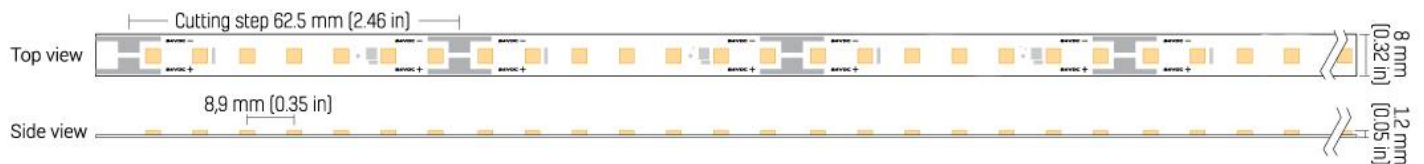

## ARCHITAPE PRO 100-20 FLEXIBLE LED STRIP

V.ARCHITAPEPRO10020.01

### PRODUCT FEATURES

- Japanese NICHIA LED Chips
- Single Bin (1/16<sup>th</sup>) LED or 3 Step MacAdam
- Stabilized Current Design
- Efficiency up to 162
- Thick Copper PCB
- 112 LEDs Per Metre
- High CRI80+, CRI90+ or CRI98+
- 7.5mm Width
- 24V DC Input
- Reverse Voltage Protection
- Thermal Conductive Adhesive Taa
- 120° Beam Angle
- 62.5mm Cut Points
- Dimmable