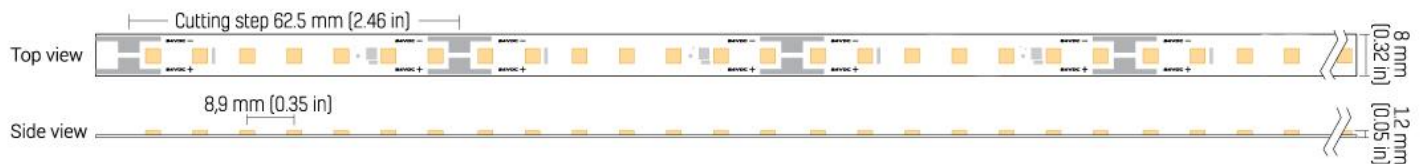

## ARCHITAPE PRO 100-5 FLEXIBLE LED STRIP

V.ARCHITAPEPRO1005.01

### PRODUCT FEATURES

- Japanese NICHIA LED Chips
- Single Bin (1/16<sup>th</sup>) LED or 3 Step MacAdam
- Stabilized Current Design
- Efficiency up to 181
- Thick Copper PCB
- 112 LEDs Per Metre
- High CRI80+, CRI90+ or CRI98+
- 7.5mm Width
- 24V DC Input
- Reverse Voltage Protection
- Thermal Conductive Adhesive Tae
- 120° Beam Angle
- 62.5mm Cut Points
- Dimmable