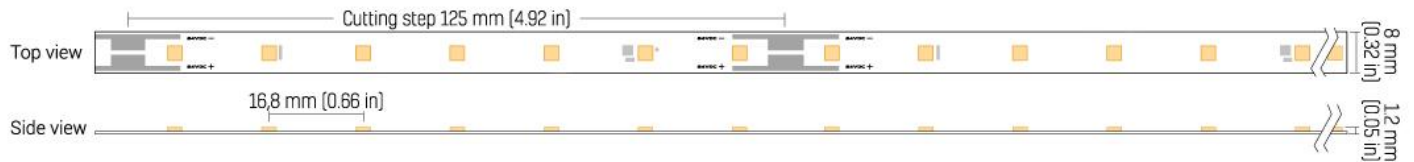

## ARCHITAPE PRO 50-20 FLEXIBLE LED STRIP

V.ARCHITAPEPRO5020.01

### PRODUCT FEATURES

- Japanese NICHIA LED Chips
- Single Bin (1/16<sup>th</sup>) LED or 3 Step MacAdam
- Stabilized Current Design
- Efficiency up to 207
- Thick Copper PCB
- 56 LEDs Per Metre
- High CRI80+, CRI90+ or CRI98+
- 7.5mm Width
- 24V DC Input
- Reverse Voltage Protection
- Thermal Conductive Adhesive Taa
- 120° Beam Angle
- 125mm Cut Points
- Dimmable