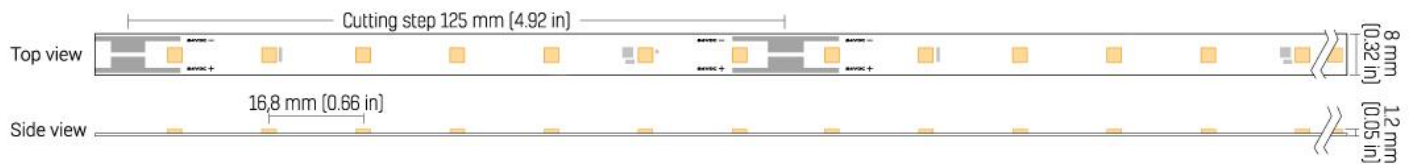

## ARCHITAPE PRO 50-10 FLEXIBLE LED STRIP

V.ARCHITAPEPRO5010.01

### PRODUCT FEATURES

- Japanese NICHIA LED Chips
- Single Bin (1/16<sup>th</sup>) LED or 3 Step MacAdam
- Stabilized Current Design
- Efficiency up to 164
- Thick Copper PCB
- 56 LEDs Per Metre
- High CRI80+, CRI90+ or CRI98+
- 7.5mm Width
- 24V DC Input
- Reverse Voltage Protection
- Thermal Conductive Adhesive Taa
- 120° Beam Angle
- 125mm Cut Points
- Dimmable