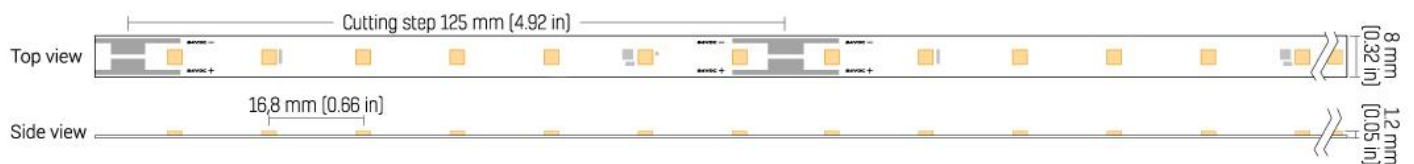

ARCHITAPE PRO 50-5 FLEXIBLE LED STRIP

V.ARCHITAPEPRO505.01

APPLICATION

- General LED Lighting
- Cove LED Lighting
- Linear LED lighting
- Backlighting
- Signage and Advertising
- Furniture Lighting & More

PRODUCT FEATURES

- Japanese NICHIA LED Chips
- Single Bin (1/16th) LED or 3 Step MacAdam
- Stabilized Current Design
- Efficiency up to 174
- Thick Copper PCB
- 56 LEDs Per Metre
- High CRI80+, CRI90+ or CRI98+
- 7.5mm Width
- 24V DC Input
- Reverse Voltage Protection
- Thermal Conductive Adhesive Tae
- 120° Beam Angle
- 125mm Cut Points
- Dimmable